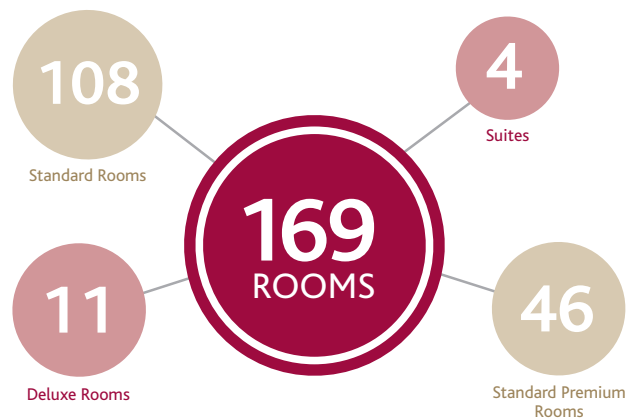

Accommodation

[READ MORE](#)

Accommodation is available in a choice of well-appointed rooms and suites that combine family-friendly comfort with business convenience in a relaxed country setting.

Rooms include:

- Air-conditioning
- Complimentary unlimited WiFi
- Tea and coffee station
- In-room dining service from 06h00 - 23h00

- Mini fridge
- Large work desk
- TV with selected DStv channels
- Large electronic safe